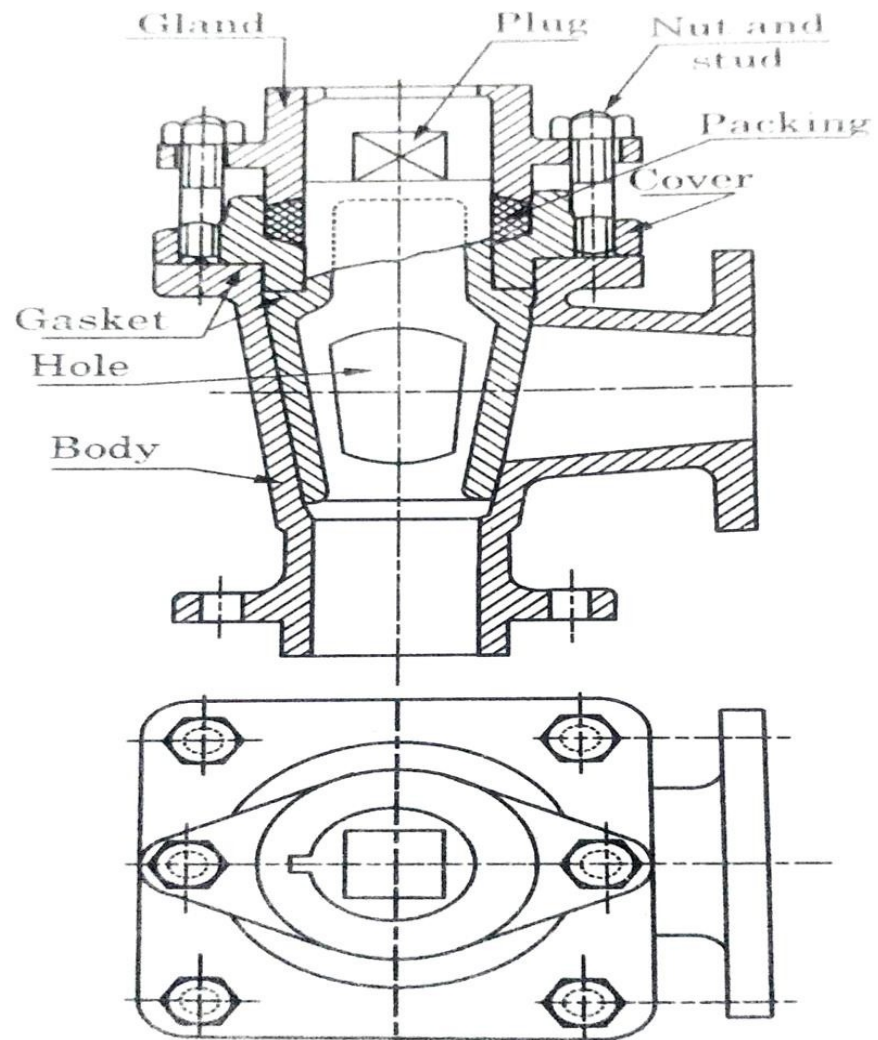

CHAPTER 6

Boiler Parts

Blow Off Cock

Steam Stop Valve

Blow Off Cock

Steam Stop Valve

DIGITAL LINK FOR ASSEMBLY OF BLOW OFF COCK

1 <https://youtu.be/oCNwsSACEZk>

2 <https://youtu.be/x0llrFDcYGM>

3 <https://youtu.be/ncOPzLUs2Sg>

DIGITAL LINK FOR ASSEMBLY OF STEAM STOP VALVE

1 <https://youtu.be/7PuC9y98Y2k>

2 <https://youtu.be/aU28SGGwhGI>