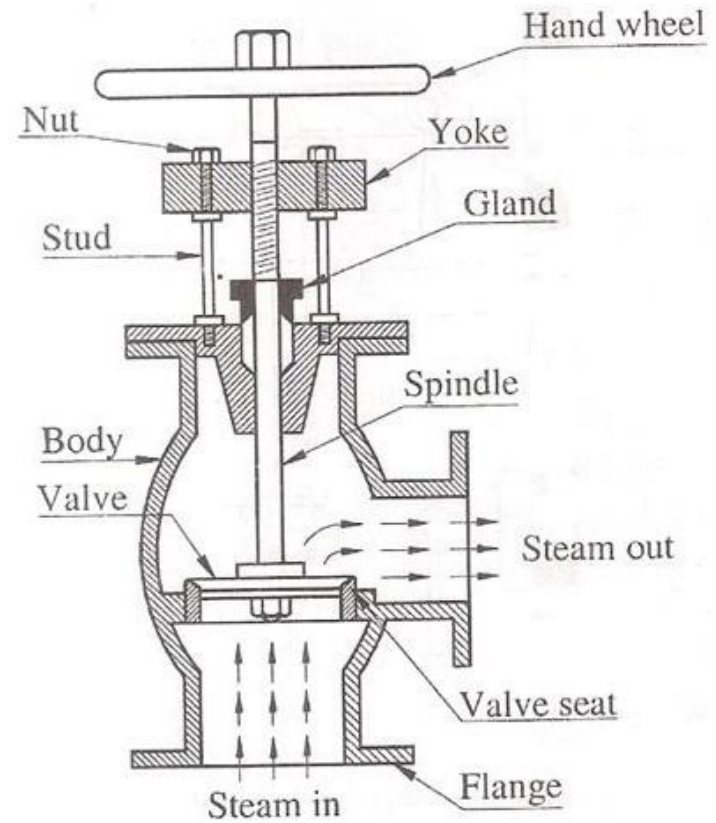

CHAPTER 6

Boiler Parts

Blow Off Cock

Steam Stop Valve

Blow Off Cock

Steam Stop Valve

DIGITAL LINK FOR ASSEMBLY OF BLOW OFF COCK

1 <https://youtu.be/oCNwsSACEZk>

2 <https://youtu.be/x0llrFDcYGM>

3 <https://youtu.be/ncOPzLUs2Sg>

DIGITAL LINK FOR ASSEMBLY OF STEAM STOP VALVE

1 <https://youtu.be/7PuC9y98Y2k>

2 <https://youtu.be/aU28SGGwhGI>